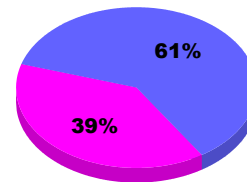

YTD Status Quo Clubs 2011-2012

Status Quo Clubs Compared to Status Quo Members

Legend: Status Quo Clubs (Cyan), Total Status Quo Members (Green)

MEMBERSHIP

Membership Results
2011-2012

Membership
2010-2011

Month	Net Memb Goal	Actual New Memb	Actual Dropped Memb	Gain/Loss of Memb	Gain/Loss of Memb
Jul/Aug/Sep		35	-26	9	-7
Totals		35	-26	9	-7

Membership Results 2011-2012

Goal, New, Dropped, Gain/Loss

Legend: Goal (Cyan), Actual (Green), Dropped (Yellow), Gain Loss (Magenta)

Comparison of Membership Gain/Loss

Current Year Compared to the Previous Year

Legend: Current Year (Cyan), Previous Year (Green)

Gender Comparison 2011-2012

Jul/Aug/Sep

Legend: Male (Blue), Female (Magenta)